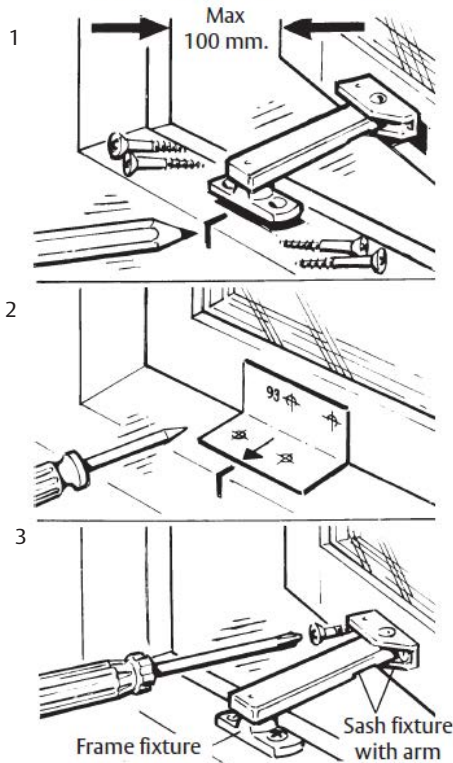

Fitting instructions

Ventilation stay GYYG 93, for inward-opening windows.
Childproof.

Fitting

Max. opening should be 100 mm.

For opening larger than 100 mm:
Release the fitting by pressing the arm
to the right when the frame fixture is in
release-position.

The locking function is resumed auto-
matically when the sash is closed.

Fitting

Max. opening should be 100 mm.