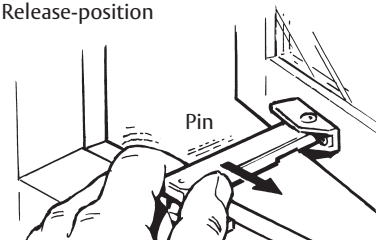

Release-position