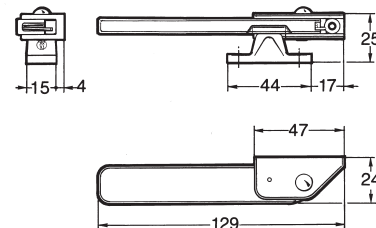

For opening larger than 100 mm:
Release the fitting by pressing the arm
to the right when the frame fixture is in
release-position.

The locking function is resumed auto-
matically when the sash is closed.

Fitting

Max. opening should be 100 mm.

Release-position

ASSA®

ASSA ABLOY

ASSA OEM AB
Bu-8878?
4688 8 Göteborg
+46 (0)31-704 40 00
info.nm@assaoem.se
www.assaoem.se

OEM9021.1112.112 / KT 732

ASSA[®]
ASSA ABLOY
93