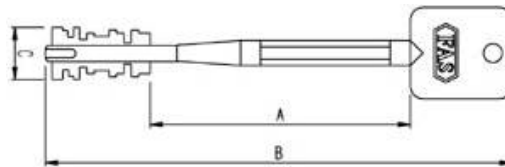

Functions FAS/S&G 6980/6990

- FAS/S&G 6980: Changeable with 8 opposing levers
- FAS/S&G 6990: Changeable with 9 opposing levers
- Double bitted key where both sides are active
- Key retaining design ensures the safe is securely locked whenever the key is removed from the lock
- Same size and mounting footprint as other standard S&G locks
- Both models are delivered with drilled and tapped bolt for easy fastening to door mechanism
- Keys ordered separately
- Certificate FAS/S&G 6980: SS3880, EN1300 B, VdS 2
- Certificate FAS/S&G 6990: SS3880, EN1300 C, VdS 3

Keys

Fixed lengths

- A: 33 mm / B: 84 mm / C: 12 mm
- A: 45 mm / B: 96 mm / C: 12 mm
- A: 65 mm / B: 116 mm / C: 12 mm
- A: 90 mm / B: 141 mm / C: 12 mm
- A: 115 mm / B: 166 mm / C: 12 mm

Divisible Keys (stems and bits)