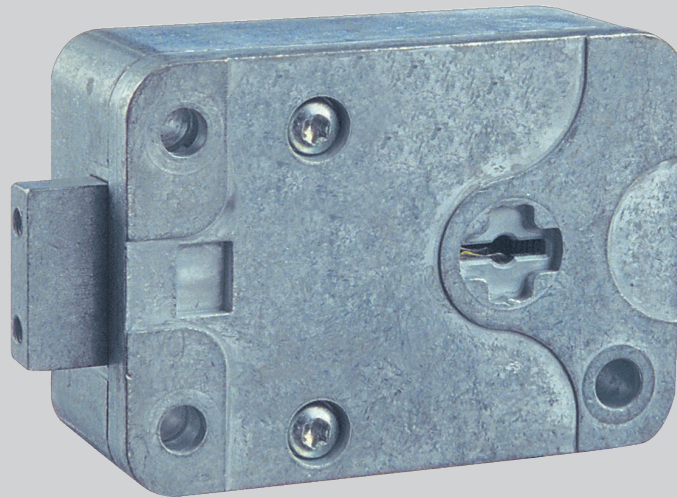

FAS/Sargent & Greenleaf 6980/6990

ASSA[®]
ASSA ABLOY

Changeable Key Operated Safe Lock

ASSA ABLOY, the global leader
in door opening solutions

The intended use of FAS/S&G key lock 6980 & 6990 is locking of secure storage units such as safes, gun safes, cash boxes, ATM's and other units that stores values

FAS/S&G key lock 6980 & 6990 combines easy operation with high security. Disabling old keys and setting the lock to new keys is accomplished without disassembling the lock, and takes less than 30 seconds without special tools or knowledge.

Functions FAS/S&G 6980/6990

- FAS/S&G 6980: Changeable with 8 opposing levers
- FAS/S&G 6990: Changeable with 9 opposing levers
- Double bitted key where both sides are active
- Key retaining design ensures the safe is securely locked whenever the key is removed from the lock
- Same size and mounting footprint as other standard S&G locks
- Both models are delivered with drilled and tapped bolt for easy fastening to door mechanism
- Keys ordered separately
- Certificate FAS/S&G 6980: SS3880, EN1300 B, VdS 2
- Certificate FAS/S&G 6990: SS3880, EN1300 C, VdS 3

FAS/Sargent & Greenleaf 6980/6990

ASSA[®]
ASSA ABLOY

Changeable Key Operated Safe Lock

ASSA ABLOY, the global leader
in door opening solutions

Lock 6980 excl. keys Art no 698093

Lock 6990 excl. keys Art no 699093