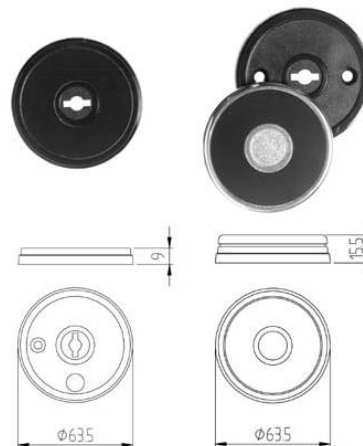

Functions FAS/S&G 6980/6990

- FAS/S&G 6980: Changeable with 8 opposing levers
- FAS/S&G 6990: Changeable with 9 opposing levers
- Double bitted key where both sides are active
- Key retaining design ensures the safe is securely locked whenever the key is removed from the lock
- Same size and mounting footprint as other standard S&G locks
- Both models are delivered with drilled and tapped bolt for easy fastening to door mechanism
- Keys ordered separately
- Certificate FAS/S&G 6980: SS3880, EN1300 B, VdS 2
- Certificate FAS/S&G 6990: SS3880, EN1300 C, VdS 3

Keys

Fixed lengths

- A: 33 mm / B: 84 mm / C: 12 mm
- A: 45 mm / B: 96 mm / C: 12 mm
- A: 65 mm / B: 116 mm / C: 12 mm
- A: 90 mm / B: 141 mm / C: 12 mm
- A: 115 mm / B: 166 mm / C: 12 mm

Divisible Keys (stems and bits)

Accessories:

Escutcheons with or without cover

Optional:

- Microswitch for indication of bolt position
- Customer specific length of fixed keys
- Customer specific length of divisible keys

ASSA ABLOY is the global leader in door opening solutions, dedicated to satisfying end-user needs for security, safety and convenience